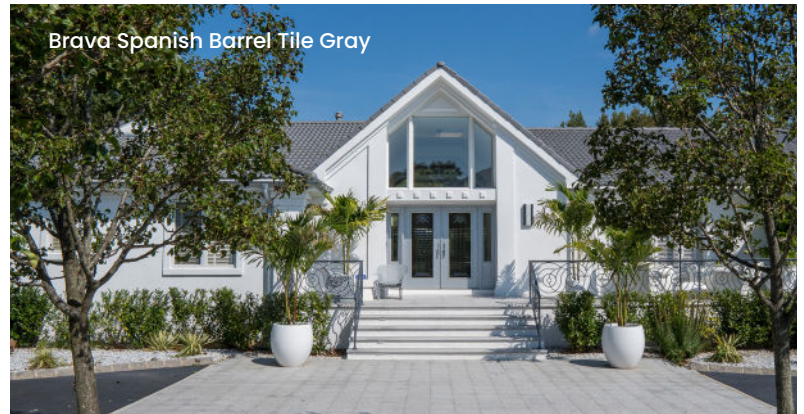

BRAVA

Spanish Barrel Tile

Brava Spanish Barrel Tile Mocha Sand

Brava Spanish Barrel Tile French Clay

Brava Spanish Barrel Tile Mediterranean

Brava Spanish Barrel Tile Gray

Beautifully authentic

The beautiful look of a Spanish barrel tile roof without the maintenance.

Truly realistic

Our proprietary process creates the most authentic-looking Spanish barrel tile on the market.

Superior performance

Brava is designed to withstand even the most severe weather, boasting the highest hail resistance rating in the industry.

Enhanced curb appeal

Curb appeal directly correlates with owner satisfaction and higher property value.

Maintenance free

Brava's proprietary formulation ensures extreme durability.

Color technology

Brava's proprietary multi-coloring process means you get the authentic appearance of a natural product, complete with variegated colors throughout the entire product.