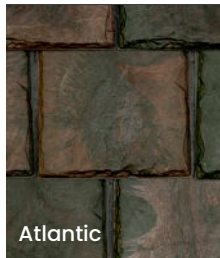

Unparalleled

Description	Weight	Dimensions
6" Field Tile	1.5 lbs.	6" x 23"
9" Field Tile	1.9 lbs.	9" x 23"
12" Field Tile	2.9 lbs.	12" x 23"
Starter	2.1 lbs.	12" x 14"
Hip/Ridge	2.1 lbs.	5 3/8" x 6" x 16"
Solid Multi-Width Accessory	4.5 lbs.	12" x 23"

Aesthetics	Brava Old World Slate	Natural Slate
Authentic Look	✓	✓
1" Thickness	✓	✓
Multi-Colored Variegated	✓	Only the most expensive
Solid Accessories for Realistic Installation	✓	✓

Performance	Brava Old World Slate	Natural Slate
Fire Retardant: Class A or Class C	✓	✓
Wind Resistance: 110+ mph	✓	✓
Impact Resistance: Class 4	✓	Varies by product
Freeze/Thaw Resistant	✓	May spall in alpine regions
Maintenance Free	✓	Requires inspection and repair throughout the life cycle
Colorfast	✓	Only some varieties
Hail Warrantied	✓	

Installation	Brava Old World Slate	Natural Slate
Lightweight	✓	
Estimated Waste Factor	Low	High; slates with hairline cracks or broken during install will be discarded
Gun Nailed in Cold Weather	✓	

Tolerances +or- 1/2". All specifications subject to change without notice.

The printed colors shown may vary from actual colors. Before making a final selection, be sure to review actual material samples and roof installations. Please contact your salesperson for further assistance.

In order to achieve certain fire and wind ratings, special installation instructions may be required. Please reference Brava Roof Tile installation manuals at www.BravaRoofTile.com for more details.