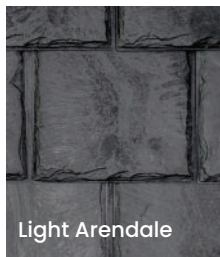

Unparalleled

Deep Green

Description	Weight	Dimensions
6" Field Tile	1.5 lbs.	6" x 23"
9" Field Tile	1.9 lbs.	9" x 23"
12" Field Tile	2.9 lbs.	12" x 23"
Starter	2.1 lbs.	12" x 14"
Hip/Ridge	2.1 lbs.	5 3/8" x 6" x 16"
Solid Multi-Width Accessory	4.5 lbs.	12" x 23"

Aesthetics	Brava Old World Slate	Natural Slate
Authentic Look	✓	✓
1" Thickness	✓	✓
Multi-Colored Variegated	✓	Only the most expensive
Solid Accessories for Realistic Installation	✓	✓

Performance	Brava Old World Slate	Natural Slate
Fire Retardant: Class A or Class C	✓	✓
Wind Resistance: 110+ mph	✓	✓
Impact Resistance: Class 4	✓	Varies by product
Freeze/Thaw Resistant	✓	May spall in alpine regions
Maintenance Free	✓	Requires inspection and repair throughout the life cycle
Colorfast	✓	Only some varieties
Hail Warrantied	✓	

Installation	Brava Old World Slate	Natural Slate
Lightweight	✓	
Estimated Waste Factor	Low	High; slates with hairline cracks or broken during install will be discarded
Gun Nailed in Cold Weather	✓	

Tolerances +or- 1/2". All specifications subject to change without notice.

The printed colors shown may vary from actual colors. Before making a final selection, be sure to review actual material samples and roof installations. Please contact your salesperson for further assistance.

In order to achieve certain fire and wind ratings, special installation instructions may be required. Please reference Brava Roof Tile installation manuals at www.BravaRoofTile.com for more details.